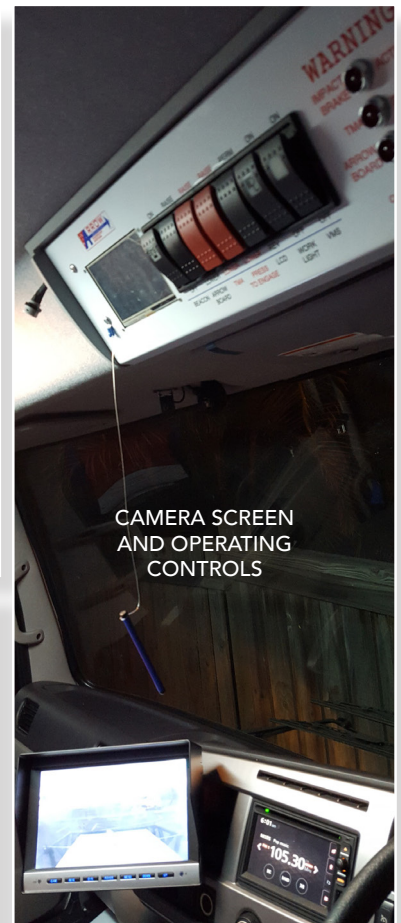

CLIENT:

- All Tolls are organised by the client for each unit hired
- Insurance for unit and driver to be organised by client

ATTENUATOR DEPLOYED

ARROW BOARD CONTROLS AND DASH

CAMERA SCREEN AND OPERATING CONTROLS